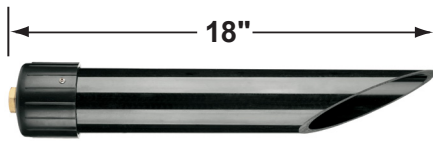

PRODUCT # : CL-717-BK

•Path Lights

•Extruded Aluminum

Mounting Pedestals

- CX-601-BK 1" PVC Mounting Pedestal, 1/2" NPT, **Black**
- CX-601-VG 1" PVC Mounting Pedestal, 1/2" NPT, **Verde Green**
- CX-602-BK 2" PVC Mounting Pedestal, 1/2" NPT, **Black**
- CX-602-VG 2" PVC Mounting Pedestal, 1/2" NPT, **Verde Green**
- CX-603-BK 3" PVC Mounting Pedestal, 1/2" NPT Female Brass Hub on top, **Black**
- CX-603-VG 3" PVC Mounting Pedestal, 1/2" NPT Female Brass Hub on top, **Verde Green**

CX-603-BK

- CX-604-BK 1" PVC Adjustable Mounting Pedestal, 1/2" NPT, **Black**
- CX-621-BK 1" PVC Cap, 1/2" NPT, **Black**
- CX-621-VG 1" PVC Cap, 1/2" NPT, **Verde Green**
- CX-622-BK 2" PVC Cap, 1/2" NPT, **Black**
- CX-622-VG 2" PVC Cap, 1/2" NPT, **Verde Green**
- CX-624-BK 3" PVC Cap, 1/2" NPT Female Brass Hub, **Black**
- CX-624-VG 3" PVC Cap, 1/2" NPT Female Brass Hub, **Verde Green**

Mounting Canopies

- CX-703 Aluminum tree mount canopy 1/2" NPT
  Finishes: **BK**- Black, **BZ**- Bronze, **GR**- Green,
  GT- Granite, **RT**- Rust, **VG**- Verde Green,
  WH- White