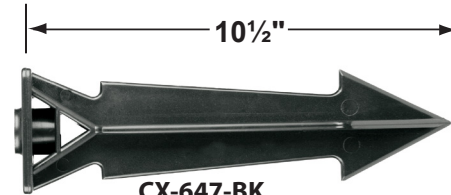

Ground Spikes

- CX-642-BK 8.5" ABS Spike, 1/2" NPT, **Black**
- CX-642-BZ 8.5" ABS Spike, 1/2" NPT, **Bronze**
- CX-643-BZ 8.5" ABS Spike, 1/2" NPT, **Bronze**

CX-647-BK

- CX-646-BK 8" ABS Spike, 1/2" NPT, **Black**
- CX-646-BR 8" ABS Spike, 1/2" NPT, **Natural Brass**
- CX-646-SS 8" ABS Spike, 1/2" NPT, **Stainless Steel**
- CX-647-BK 10.5" Heavy Duty ABS Spike, 1/2" NPT, **Black**

Mounting Risers

- CX-671 6" Aluminum Riser, 1/2" NPT Male/Female
  Finishes: **BK**- Black, **BZ**- Bronze, **GR**- Green,
  GT- Granite, **RT**- Rust, **VG**- Verde Green,
  WH- White
- CX-672 12" Aluminum Riser, 1/2" NPT Male/Female
  Finishes: **BK**- Black, **BZ**- Bronze, **GR**- Green,
  GT- Granite, **RT**- Rust, **VG**- Verde Green,
  WH- White
- CX-673 18" Aluminum Riser, 1/2" NPT Male/Female
  Finishes: **BK**- Black, **BZ**- Bronze, **GR**- Green,
  GT- Granite, **RT**- Rust, **VG**- Verde Green,
  WH- White