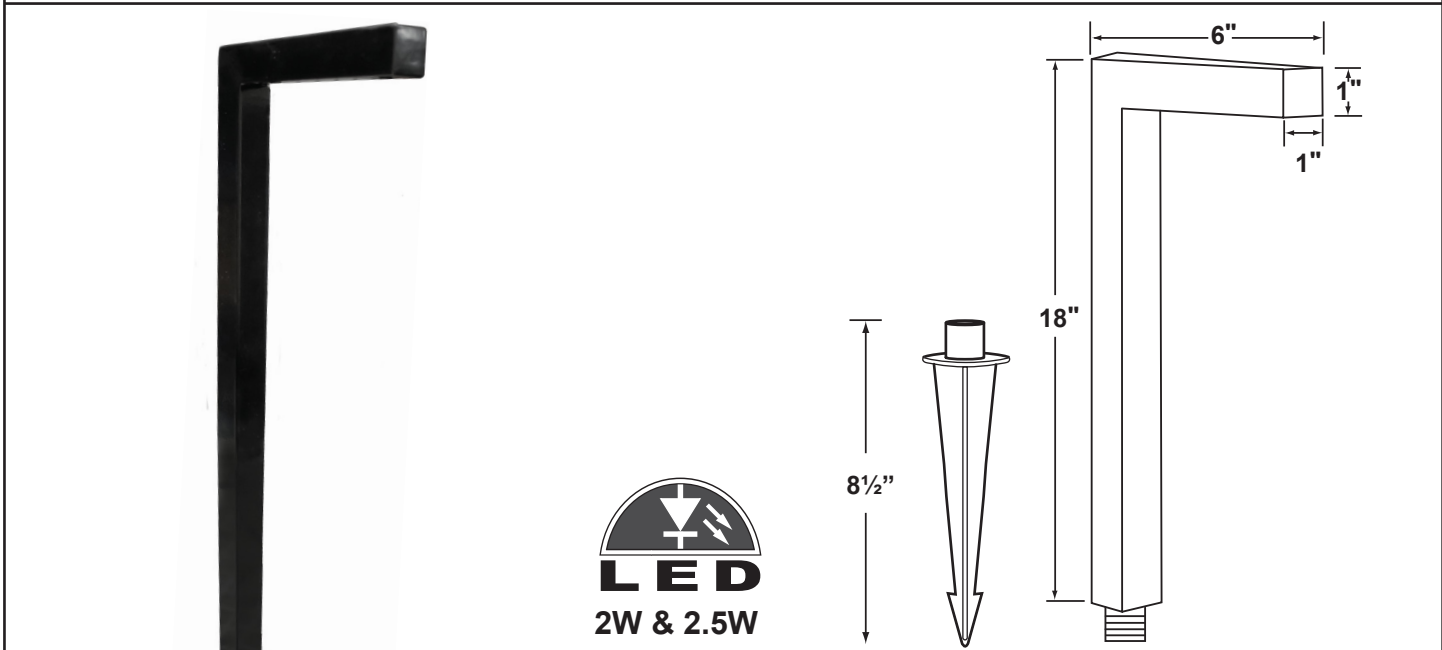

SPECIFICATION SHEET

PRODUCT # : CL-717-BK

•Path Lights

• Extruded Aluminum

Fixture Specifications:

Housing: Corrosion resistant extruded aluminum "L" shaped design

Stem: Solid aluminum pipe with 1/2" NPT on bottom.

Finish: **BK- Black.** Smooth surface (no texture) polyester UV powder coated. Also available in **BZ- Bronze.**

Lens: High impact, sandblasted, heat resistant clear glass. Extra frosted and linear lenses included.

Socket: Top grade fixed ceramic bi-pin socket. Easy tool-free lamp access.

Lamp: Designed to use a 12V, T3 LED lamp only. Available in LED (2W & 2.5W) or without lamp. See the Lamp Guide below for more information. Not to be used with halogen/xenon lamps.

Wiring: Fixture is prewired with a 3ft, 18-2 direct burial cord. Wire connector sold separately. Universal connector (**CX-839**), silicone filled wire nut (**CX-854**) or quick locking wire connector (**CX-LOC**) are available from Corona Lighting.

Mounting Spike: Standard injection molded spike with 1/2" NPT threaded female hub.

Electrical Notes: A remote 12V transformer is required. Options are available from Corona Lighting. Voltage range for LED lamps are 8V-21V. Proper grease/lubricant is suggested on threaded parts during installation process.

Warranty: Five (5) year warranty on fixture housing against manufacturer's defects.

AVAILABLE LED LAMPS (Corona LED lamps have a five (5) year limited warranty against manufacturer's defects)

LAMP NUMBER	WATTS	BEAM		COLOR & TEMP.	RATED HOURS	HALOGEN EQUIVALENT
		SPREAD	LUMEN			
L-EDT3-2W	2	360°	200	2700K	25,000	20 Watt
L-EDT3-2.5W	2.5	180°	240	2700K	25,000	35 Watt
L-EDT3-2W-3K	2	360°	210	3000K	25,000	20 Watt
L-EDT3-2.5W-3K	2.5	180°	250	3000K	25,000	35 Watt
L-EDT3-AM*	2	360°	170	2000K	25,000	20 Watt

* AM- Amber color
For more additional Lamps, and accessories visit Coronalighting.com

JOB INFORMATION

TYPE: _____ DATE: _____

JOB NAME & ADDRESS: _____

PRODUCT #: _____

TOTAL QUANTITY: _____

LAMP TYPE & WATTAGE: _____

TRANSFORMER: _____

CONTRACTOR: _____

SPECIFIER: _____

• When ordering LED lamp with a fixture your part number should follow the format below:

• **CL** - **product #** - **color** - **lamp** - **wattage**
CL - 717 - BK - L-EDT3 - 2W-3K

Example: CL-717-BK-L-EDT3-2W-3K

• Corona Lighting reserves the right to make any change and/or improvement to the design and construction of this fixture without further notification.