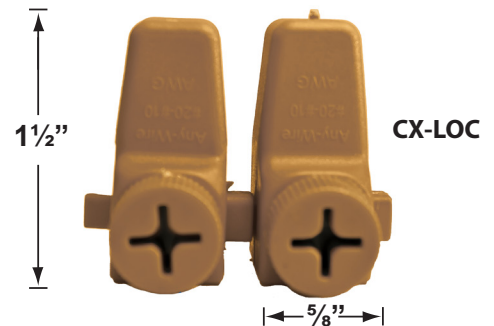

PRODUCT # : CL-717-BK

•Path Lights

•Extruded Aluminum

Mounting Pedestals

- CX-601-BK 1" PVC Mounting Pedestal, 1/2" NPT, **Black**
- CX-601-VG 1" PVC Mounting Pedestal, 1/2" NPT, **Verde Green**
- CX-602-BK 2" PVC Mounting Pedestal, 1/2" NPT, **Black**
- CX-602-VG 2" PVC Mounting Pedestal, 1/2" NPT, **Verde Green**
- CX-603-BK 3" PVC Mounting Pedestal, 1/2" NPT Female Brass Hub on top, **Black**
- CX-603-VG 3" PVC Mounting Pedestal, 1/2" NPT Female Brass Hub on top, **Verde Green**

- CX-604-BK 1" PVC Adjustable Mounting Pedestal, 1/2" NPT, **Black**
- CX-621-BK 1" PVC Cap, 1/2" NPT, **Black**
- CX-621-VG 1" PVC Cap, 1/2" NPT, **Verde Green**
- CX-622-BK 2" PVC Cap, 1/2" NPT, **Black**
- CX-622-VG 2" PVC Cap, 1/2" NPT, **Verde Green**
- CX-624-BK 3" PVC Cap, 1/2" NPT Female Brass Hub, **Black**
- CX-624-VG 3" PVC Cap, 1/2" NPT Female Brass Hub, **Verde Green**

Mounting Canopies

- CX-703 Aluminum tree mount canopy 1/2" NPT
  Finishes: **BK**- Black, **BZ**- Bronze, **GR**- Green,
  GT- Granite, **RT**- Rust, **VG**- Verde Green,
  WH- White

Cable Connectors

- CX-854 Direct Burial Silicone Filled Wire Nut, **Tan**
- CX-858 Speedy Cable Connector, Supply Cable up to 10-2, **Black**
- CX-839 Universal cable connector, Supply cable up to 8-2, one/Pack **Black**
- CX-LOC Quick-Locking Silicone Filled Wire Connector, 25 Sets (50 per Pack)

Ground Spikes

- CX-642-BK 8.5" ABS Spike, 1/2" NPT, **Black**
- CX-642-BZ 8.5" ABS Spike, 1/2" NPT, **Bronze**
- CX-643-BZ 8.5" ABS Spike, 1/2" NPT, **Bronze**

- CX-646-BK 8" ABS Spike, 1/2" NPT, **Black**
- CX-646-BR 8" ABS Spike, 1/2" NPT, **Natural Brass**
- CX-646-SS 8" ABS Spike, 1/2" NPT, **Stainless Steel**
- CX-647-BK 10.5" Heavy Duty ABS Spike, 1/2" NPT, **Black**

Mounting Risers